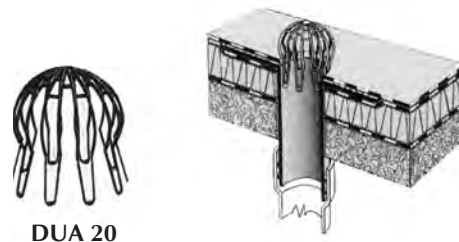

RETROFIT ROOF DRAINS

DURA ROOF DRAINS

- DURA RETROFIT DRAINS
- DURA SCUPPER DRAINS
- ACCESSORIES

COMPATIBLE WITH BUR, MODIFIED AND EPDM

DURA ROOF DRAIN

Dura Retrofit Anti-Backup Roof Drains

Made of thermoplastic rubber, highly resistant to ultraviolet sunrays, and other atmospheric and chemical conditions. Order basket strainer separately.

DURA DRAIN ACCESSORIES

DUA 10 Perforated Ring w/Strainer Dome

The perforated ring is specially designed to hook onto the strainer dome and can be attached to every waterproof surface with asphalt or mastic by means of the many conical holes in the ring. Three hooks secure the strainer dome in place.

DUA 20 Basket Strainer for Dura Anti-Backup

Flexible open weave basket designed to fit drain openings 3" to 5"

DUA 30 Basket Strainer for 6" Dura Drain

This large drain has different characteristics and can be fitted on residential and industrial roofs. An inside knurled ring permits the strainer dome to be anchored.

ROOF DRAIN ACCESSORIES

DURA SCUPPER DRAINS

Key features of these drains are their installations on inside or outside walls in either horizontal or vertical applications. Suitable for flat roofs, terraces, shallow slopes, etc. Order canted grate separately.