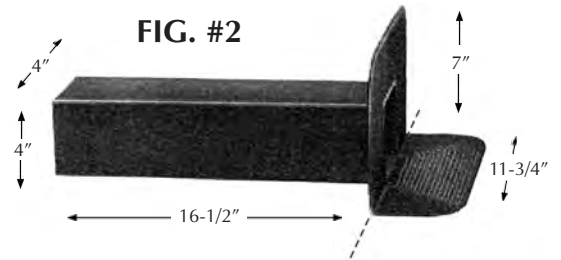

DURA DRAIN ACCESSORIES

DUA 10 Perforated Ring w/Strainer Dome

The perforated ring is specially designed to hook onto the strainer dome and can be attached to every waterproof surface with asphalt or mastic by means of the many conical holes in the ring. Three hooks secure the strainer dome in place.

DUA 20 Basket Strainer for Dura Anti-Backup

Flexible open weave basket designed to fit drain openings 3" to 5"

DUA 30 Basket Strainer for 6" Dura Drain

This large drain has different characteristics and can be fitted on residential and industrial roofs. An inside knurled ring permits the strainer dome to be anchored.

Figure 1 Catalog # - SCP 44C (canted)
 Length 12" Opening 4' x 4"
 c/w SAG (canted grate)

Figure 1 Catalog # - SCP 44NC (no cant)
 Length 16 3/4" Opening 4' x 4"
 Grate not available

SCUPPER DRAIN ACCESSORIES