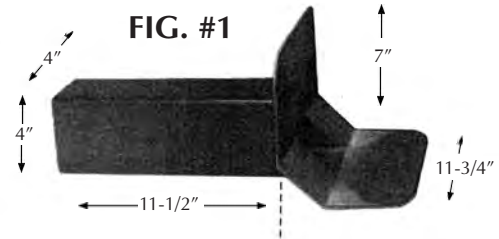

ROOF DRAIN ACCESSORIES

DURA SCUPPER DRAINS

Key features of these drains are their installations on inside or outside walls in either horizontal or vertical applications. Suitable for flat roofs, terraces, shallow slopes, etc. Order canted grate separately.

Figure 1 Catalog # - SCP 44C (canted)
Length 12" Opening 4' x 4"
c/w SAG (canted grate)

Figure 1 Catalog # - SCP 44NC (no cant)
Length 16 3/4" Opening 4' x 4"
Grate not available

SCUPPER DRAIN ACCESSORIES

Accessories adapt scupper drains to specific roof drainage applications.

Cat#	Description
SA-ES4	Elbow for 4" x 4" square openings
SA-ER3	Elbow for 4" square to 3" round openings
SA-ER4	Elbow for 4" square to 4" round openings
SA-SR4	Straight reducer for 4" square to 4" round openings
SA-DB/GR	Drain box with cover - Gray
SA-DB/BRN	Drain box with cover - Brown