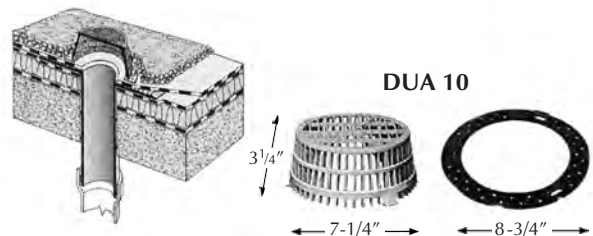

RETROFIT ROOF DRAINS

DURA ROOF DRAINS

- DURA RETROFIT DRAINS
- DURA SCUPPER DRAINS
- ACCESSORIES

COMPATIBLE WITH BUR, MODIFIED AND EPDM

DURA ROOF DRAIN

Dura Retrofit Anti-Backup Roof Drains

Made of thermoplastic rubber, highly resistant to ultraviolet sunrays, and other atmospheric and chemical conditions. Order basket strainer separately.

DURA DRAIN ACCESSORIES

DUA 10 Perforated Ring w/Strainer Dome

The perforated ring is specially designed to hook onto the strainer dome and can be attached to every waterproof surface with asphalt or mastic by means of the many conical holes in the ring. Three hooks secure the strainer dome in place.

DUA 20 Basket Strainer for Dura Anti-Backup

Flexible open weave basket designed to fit drain openings 3" to 5"

DUA 30 Basket Strainer for 6" Dura Drain

This large drain has different characteristics and can be fitted on residential and industrial roofs. An inside knurled ring permits the strainer dome to be anchored.