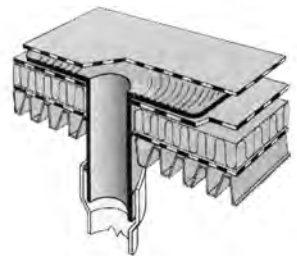

RETROFIT ROOF DRAINS

DURA ROOF DRAINS

- DURA RETROFIT DRAINS
- DURA SCUPPER DRAINS
- ACCESSORIES

COMPATIBLE WITH BUR, MODIFIED AND EPDM

DURA ROOF DRAIN

Dura Retrofit Anti-Backup Roof Drains

Made of thermoplastic rubber, highly resistant to ultraviolet sunrays, and other atmospheric and chemical conditions. Order basket strainer separately.

DURA DRAIN ACCESSORIES

DUA 10 Perforated Ring w/Strainer Dome

The perforated ring is specially designed to hook onto the strainer dome and can be attached to every waterproof surface with asphalt or mastic by means of the many conical holes in the ring. Three hooks secure the strainer dome in place.

DUA 20 Basket Strainer for Dura Anti-Backup

Flexible open weave basket designed to fit drain openings 3" to 5"

DUA 30 Basket Strainer for 6" Dura Drain

This large drain has different characteristics and can be fitted on residential and industrial roofs. An inside knurled ring permits the strainer dome to be anchored.

ROOF DRAIN ACCESSORIES

DURA SCUPPER DRAINS

Key features of these drains are their installations on inside or outside walls in either horizontal or vertical applications. Suitable for flat roofs, terraces, shallow slopes, etc. Order canted grate separately.