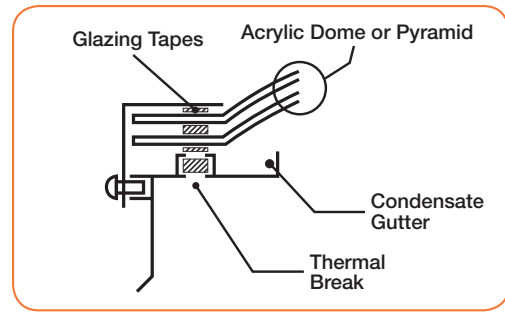

Curb Mount – Fixed

Curb-mounted acrylic-domed skylights must be Carlisle Model CMA and be the specified shape. Factory-assembled units will consist of one or two acrylic domes held in place by a 6063-T5 extruded aluminum retaining angle and resting on an extruded aluminum inner frame. The assembly must have an integral condensate gutter with weep holes and polyurethane thermal break available as specified.