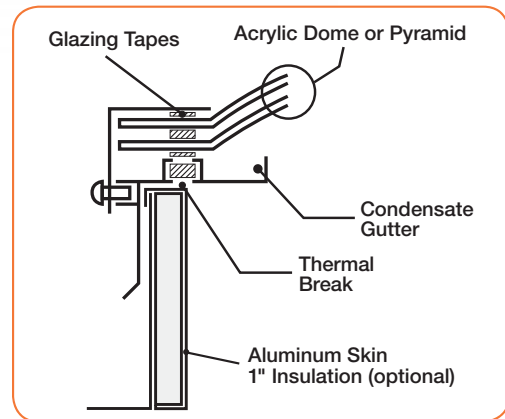

Self-Flashing Skylights – Fixed/Vented

Self-flashing acrylic-domed skylight must be Carlisle Models SFA or V-SFA (vented) and have same specifications as the Curb Mount model with units factory-mounted onto a fully welded dual-wall insulated curb. Curb height must be 9" (standard) or 12" as specified and contain 1"-thick rigid foam insulation. These units have a 3"-wide mounting flange around the perimeter of the curb. The V-SFA model includes an operator for telescoping pole operation and egress pin, which, when removed, allows for full opening.