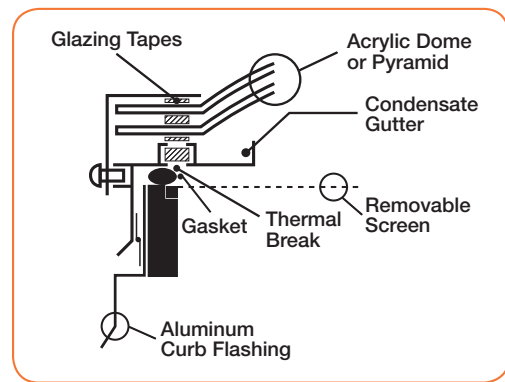

Curb Mount – Vented

Vented curb-mounted acrylic dome skylights must comply with the above specifications but will be Carlisle Model V-CMA with the addition of a skylight operator with adapter for telescoping pole operation and egress pin, which, when removed, allows for full opening. This unit also includes a removable, factory-installed insect screen.